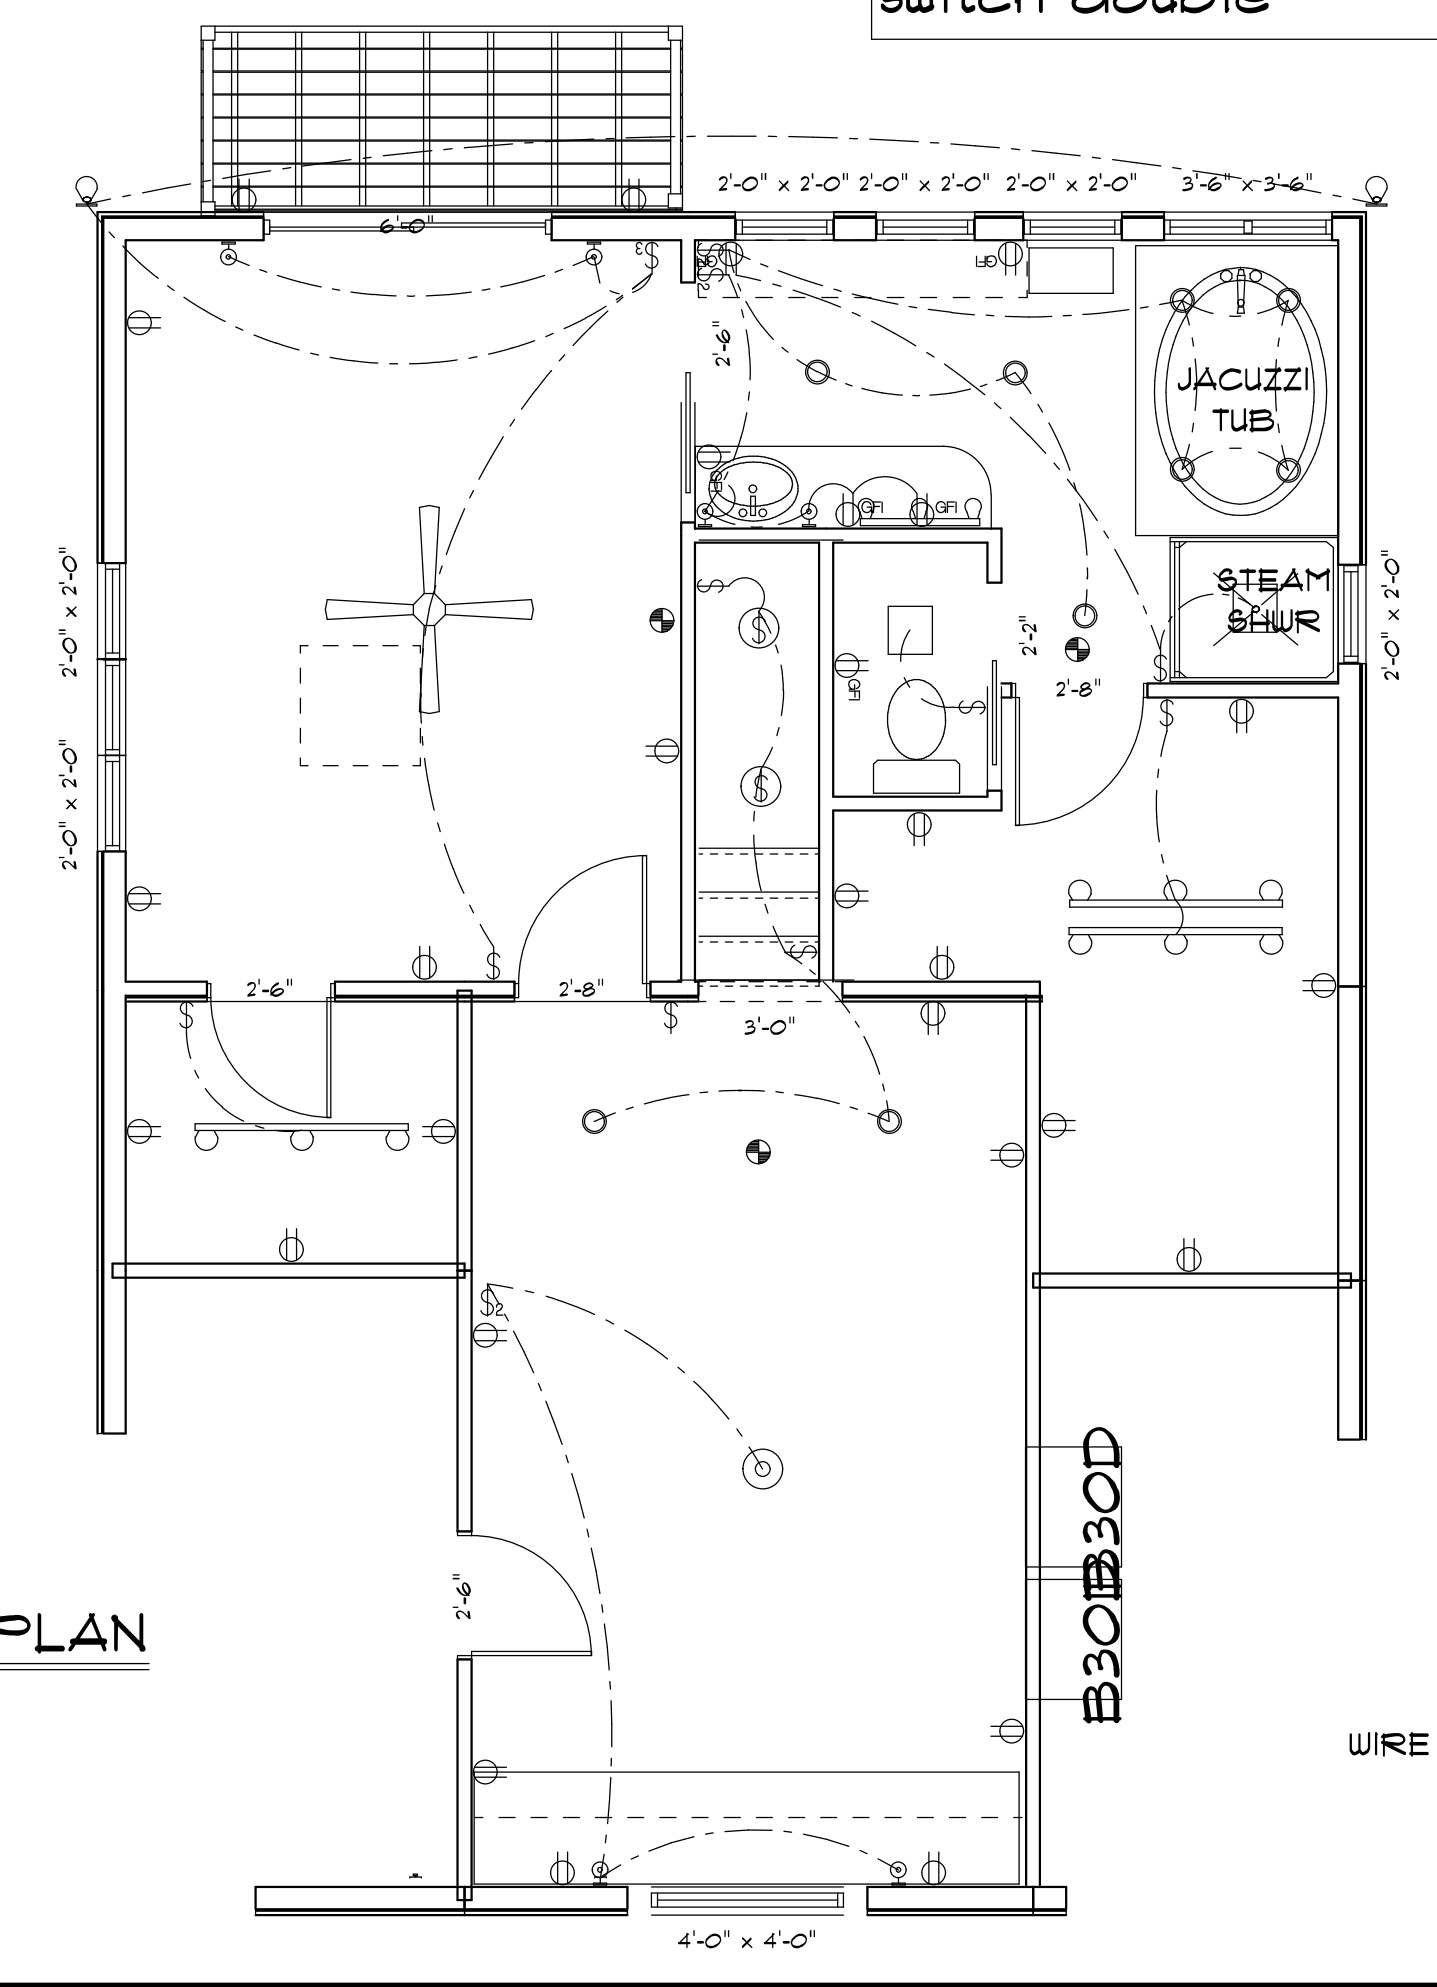

ELECTRICAL PLAN
SCALE: 1/4" = 1'-0"

WIRE FOR SOUND, COMPUTERS, AND CABLE
PER OWNER'S SPEC

ELECTRICAL	COUNT	SYMBOL
ceiling fan	1	
ceiling light vent square	2	
ceiling pull switch	2	
ceiling shade square	1	
ceiling globe light	1	
pot light	9	
single spotlight	2	
track light	4	
wall mount 2	3	
wall sconce	6	
dimmer switch	1	
electrical panel	1	
telephone jack	1	
outlet	23	
outlet gfi	6	
smoke detector	3	
switch	10	
switch 3 way	1	
switch double	3	